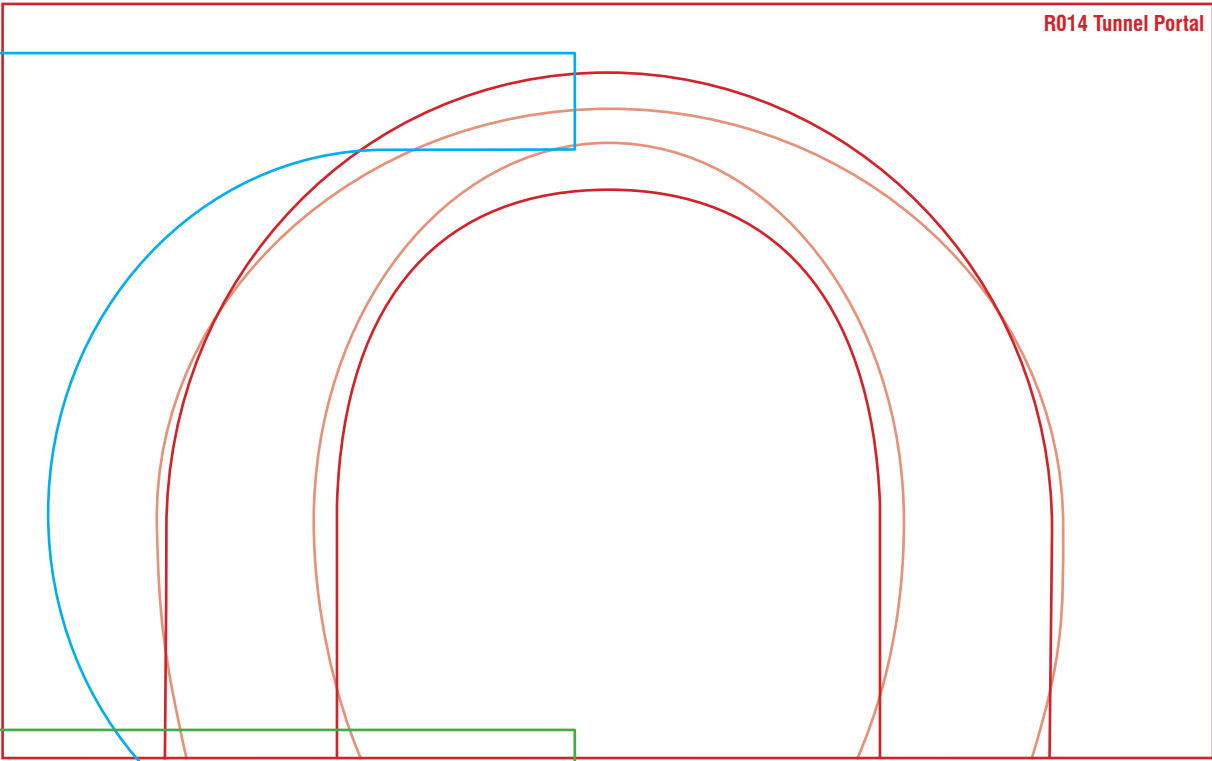

R014 Tunnel Portal

R017 Viaduct
R018 Low Relief Arches

OO Scale

R011
Arched Bridge
Double track

R011
Arched Bridge
Single track

R014 Tunnel Portal

N Scale

R017 Viaduct
R018 Low Relief Arches

R011
Arched Bridge
Double track

R011
Arched Bridge
Single track

OO Scale

N Scale

Arch Planner
OO and N Scales

© scalescenes.com 2015